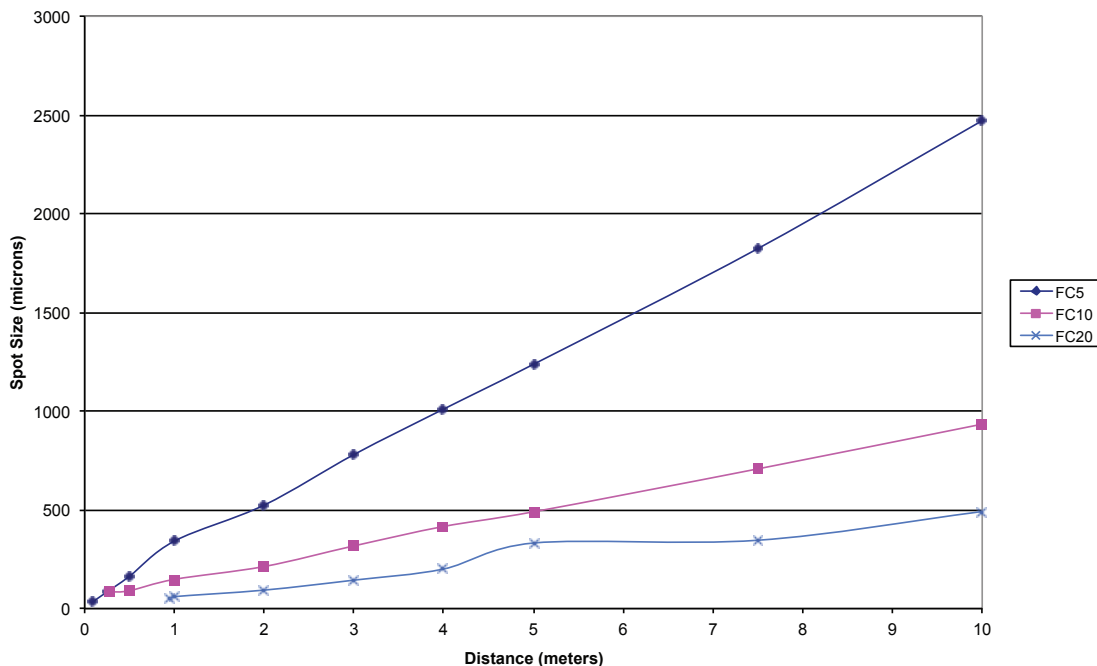

Киргизия (996)312-96-26-47

Россия (495)268-04-70

Казахстан (772)734-952-31

<https://microlaser.nt-rt.ru> || med@nt-rt.ru

Волоконный фокусер

These Fiber Collimators can collimate to a diffraction limited spot at very large distances. But they can also focus the beam to micron sizes spots at large standoff distances. This is very desirable feature for remote sensing where you want to increase the signal strength over what a collimated beam would give you. The FC Series of Fiber Collimators are available from 350nm to 2000nm and can handle higher powers. All fused silica versions are also available. The graphs on the back page shows the spot size from 1 to 10 meters and 10 to 30 meters.

Spot Sizes at a Distance

Small Fiber Collimators Spot Size vs. Distance

Large Fiber Collimators: Spot Size vs. Distance

Алматы (7273)495-231
 Ангарск (3955)60-70-56
 Архангельск (8182)63-90-72
 Астрахань (8512)99-46-04
 Барнаул (3852)73-04-60
 Белгород (4722)40-23-64
 Благовещенск (4162)22-76-07
 Брянск (4832)59-03-52
 Владивосток (423)249-28-31
 Владикавказ (8672)28-90-48
 Владимир (4922) 49-43-18
 Волгоград (844)278-03-48
 Вологда (8172)26-41-59
 Воронеж (473)204-51-73
 Екатеринбург (343)384-55-89