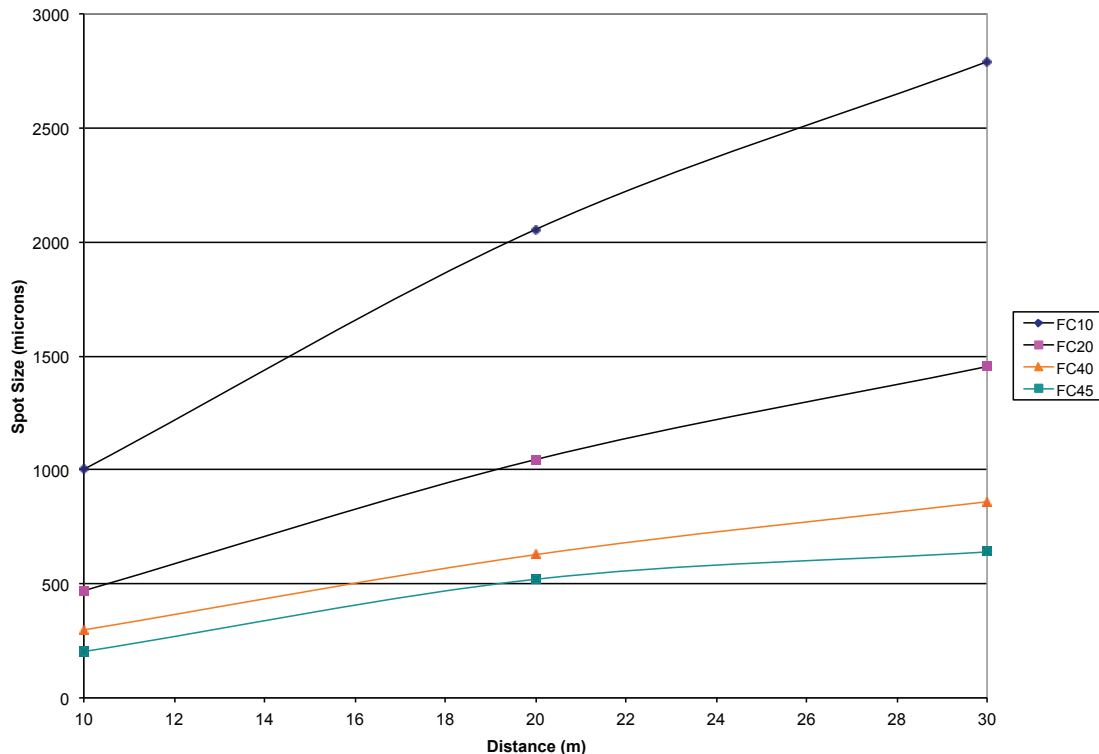

Киргизия (996)312-96-26-47

Россия (495)268-04-70

Казахстан (772)734-952-31

<https://microlaser.nt-rt.ru> || med@nt-rt.ru

Волоконный фокусер

These Fiber Collimators can collimate to a diffraction limited spot at very large distances. But they can also focus the beam to micron sizes spots at large standoff distances. This is very desirable feature for remote sensing where you want to increase the signal strength over what a collimated beam would give you. The FC Series of Fiber Collimators are available from 350nm to 2000nm and can handle higher powers. All fused silica versions are also available. The graphs on the back page shows the spot size from 1 to 10 meters and 10 to 30 meters.

Spot Sizes at a Distance

Small Fiber Collimators Spot Size vs. Distance

Large Fiber Collimators: Spot Size vs. Distance

Алматы (7273)495-231
 Ангарск (3955)60-70-56
 Архангельск (8182)63-90-72
 Астрахань (8512)99-46-04
 Барнаул (3852)73-04-60
 Белгород (4722)40-23-64
 Благовещенск (4162)22-76-07
 Брянск (4832)59-03-52
 Владивосток (423)249-28-31
 Владикавказ (8672)28-90-48
 Владимир (4922) 49-43-18
 Волгоград (844)278-03-48
 Вологда (8172)26-41-59
 Воронеж (473)204-51-73
 Екатеринбург (343)384-55-89