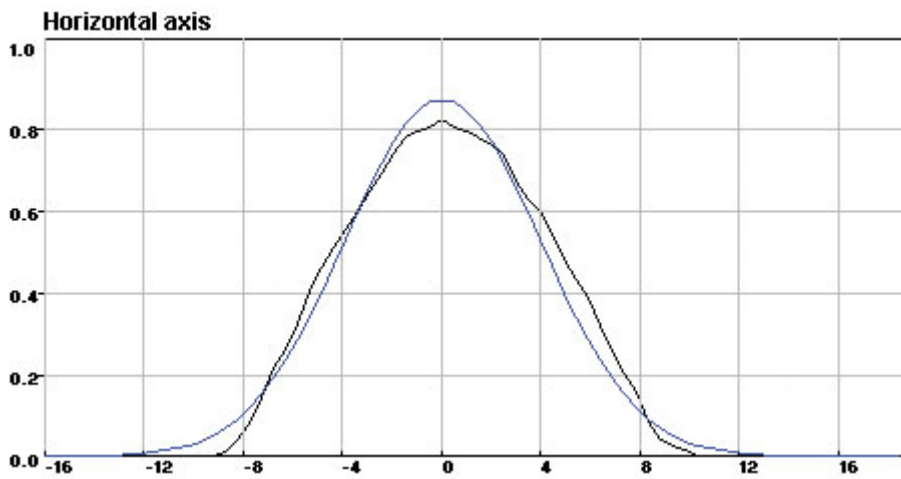

Алматы (7273)495-231
Ангарск (3955)60-70-56
Архангельск (8182)63-90-72
Астрахань (8512)99-46-04
Барнаул (3852)73-04-60
Белгород (4722)40-23-64
Благовещенск (4162)22-76-07
Брянск (4832)59-03-52
Владивосток (423)249-28-31
Владикавказ (8672)28-90-48
Владимир (4922) 49-43-18
Волгоград (844)278-03-48
Вологда (8172)26-41-59
Воронеж (473)204-51-73
Екатеринбург (343)384-55-89

Ижевск (3412)26-03-58
Иваново (4932)77-34-06
Иркутск (395)279-98-46
Казань (843)206-01-48
Калининград (4012)72-03-81
Калуга (4842)92-23-67
Кемерово (3842)65-04-62
Киров (8332)68-02-04
Коломна (4966)23-41-49
Кострома (4942)77-07-48
Краснодар (861)203-40-90
Красноярск (391)204-63-61
Курск (4712)77-13-04
Курган (3522)50-90-47
Липецк (4742)52-20-81

Магнитогорск (3519)55-03-13
Москва (495)268-04-70
Мурманск (8152)59-64-93
Набережные Челны (8552)20-53-41
Нижний Новгород (831)429-08-12
Новокузнецк (3843)20-46-81
Ноябрьск (3496)41-32-12
Новосибирск (383)227-86-73
Омск (3812)21-46-40
Орел (4862)44-53-42
Оренбург (3532)37-68-04
Пенза (8412)22-31-16
Петрозаводск (8142)55-98-37
Псков (8112)59-10-37
Пермь (342)205-81-47

Ростов-на-Дону (863)308-18-15
Рязань (4912)46-61-64
Самара (846)206-03-16
Саранск (8342)22-96-24
Санкт-Петербург (812)309-46-40
Саратов (845)249-38-78
Севастополь (8692)22-31-93
Симферополь (3652)67-13-56
Смоленск (4812)29-41-54
Сочи (862)225-72-31
Ставрополь (8652)20-65-13
Сыктывкар (8212)25-95-17
Сургут (3462)77-98-35
Тамбов (4752)50-40-97
Тверь (4822)63-31-35

Тольяти (8482)63-91-07
Томск (3822)98-41-53
Тула (4872)33-79-87
Тюмень (3452)66-21-18
Улан-Удэ (3012)59-97-51
Ульяновск (8422)24-23-59
Уфа (347)229-48-12
Хабаровск (4212)92-98-04
Чебоксары (8352)28-53-07
Челябинск (351)202-03-61
Череповец (8202)49-02-64
Чита (3022)38-34-83
Якутск (4112)23-90-97
Ярославль (4852)69-52-93

Киргизия (996)312-96-26-47

Россия (495)268-04-70

Казахстан (772)734-952-31