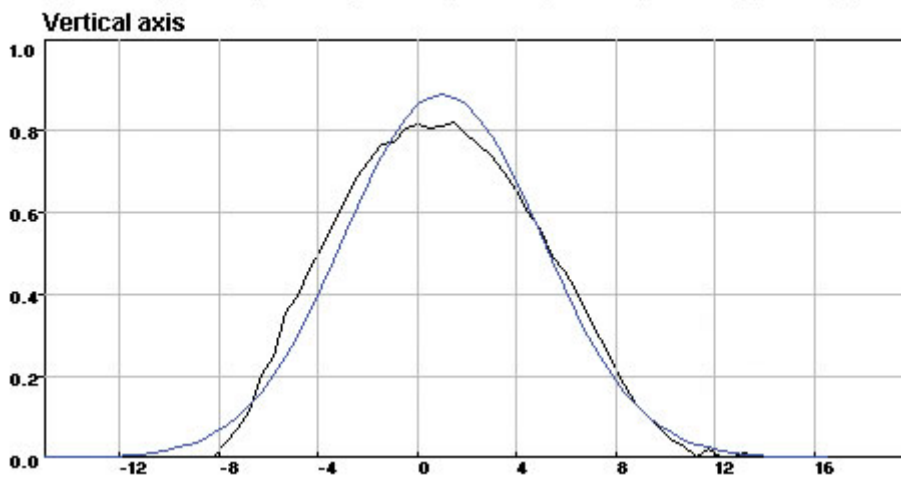

Алматы (7273)495-231
Ангарск (3955)60-70-56
Архангельск (8182)63-90-72
Астрахань (8512)99-46-04
Барнаул (3852)73-04-60
Белгород (4722)40-23-64
Благовещенск (4162)22-76-07
Брянск (4832)59-03-52
Владивосток (423)249-28-31
Владикавказ (8672)28-90-48
Владимир (4922) 49-43-18
Волгоград (844)278-03-48
Вологда (8172)26-41-59
Воронеж (473)204-51-73
Екатеринбург (343)384-55-89

Ижевск (3412)26-03-58
Иваново (4932)77-34-06
Иркутск (395)279-98-46
Казань (843)206-01-48
Калининград (4012)72-03-81
Калуга (4842)92-23-67
Кемерово (3842)65-04-62
Киров (8332)68-02-04
Коломна (4966)23-41-49
Кострома (4942)77-07-48
Краснодар (861)203-40-90
Красноярск (391)204-63-61
Курск (4712)77-13-04
Курган (3522)50-90-47
Липецк (4742)52-20-81

Магнитогорск (3519)55-03-13
Москва (495)268-04-70
Мурманск (8152)59-64-93
Набережные Челны (8552)20-53-41
Нижний Новгород (831)429-08-12
Новокузнецк (3843)20-46-81
Ноябрьск (3496)41-32-12
Новосибирск (383)227-86-73
Омск (3812)21-46-40
Орел (4862)44-53-42
Оренбург (3532)37-68-04
Пенза (8412)22-31-16
Петрозаводск (8142)55-98-37
Псков (8112)59-10-37
Пермь (342)205-81-47

Ростов-на-Дону (863)308-18-15
Рязань (4912)46-61-64
Самара (846)206-03-16
Саранск (8342)22-96-24
Санкт-Петербург (812)309-46-40
Саратов (845)249-38-78
Севастополь (8692)22-31-93
Симферополь (3652)67-13-56
Смоленск (4812)29-41-54
Сочи (862)225-72-31
Ставрополь (8652)20-65-13
Сыктывкар (8212)25-95-17
Сургут (3462)77-98-35
Тамбов (4752)50-40-97
Тверь (4822)63-31-35

Тольяти (8482)63-91-07
Томск (3822)98-41-53
Тула (4872)33-79-87
Тюмень (3452)66-21-18
Улан-Удэ (3012)59-97-51
Ульяновск (8422)24-23-59
Уфа (347)229-48-12
Хабаровск (4212)92-98-04
Чебоксары (8352)28-53-07
Челябинск (351)202-03-61
Череповец (8202)49-02-64
Чита (3022)38-34-83
Якутск (4112)23-90-97
Ярославль (4852)69-52-93

Киргизия (996)312-96-26-47

Россия (495)268-04-70

Казахстан (772)734-952-31